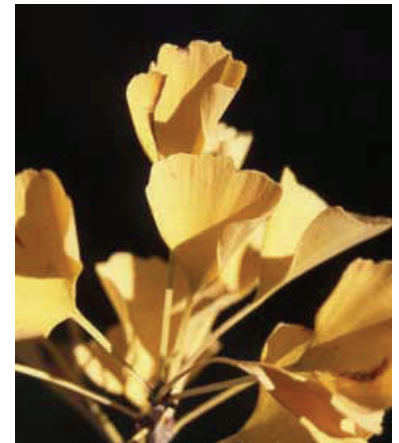

GREAT PERFORMERS

Ginkgo 'Presidential Gold'

 **Belmont
Nursery**
The "Go-To" Place for Plants!
WWW.BELMONTNURSERY.COM

*Expert to the Experts
for over 65 years!*

*Diverse Inventory
and Availability*

*Certified Nursery
Professionals
on staff*

7730 Belmont Avenue
Fresno, CA 93727
2 1/2 miles east of Clovis Avenue
on Belmont

Phone: 559-255-6860
Fax: 559-255-4040
Contact us at
jreelhorn@belmontnursery.com

- Improved branching produces a fuller tree when young
- Dense upright crown with dominant central leader
- Grows 50 ft high and 40 ft wide
- Brilliant golden fall color